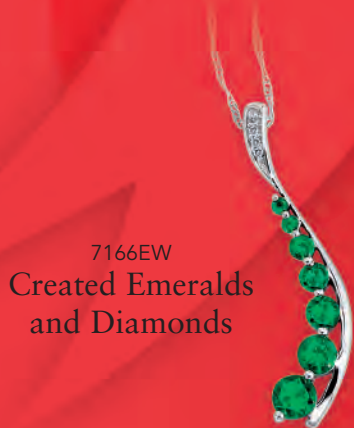

AUGUST

JULY*

JUNE*

MAY*

7134W *created

7192Y

7149W

Journey Diamonds

YOUR CHOICE

\$169
Reg. \$250

7275Y

7166EW

Created Emeralds
and Diamonds

7178SW
Created
Sapphires and
Diamonds

JOURNEY
PENDANTS
YOUR CHOICE

\$249 Reg. \$375