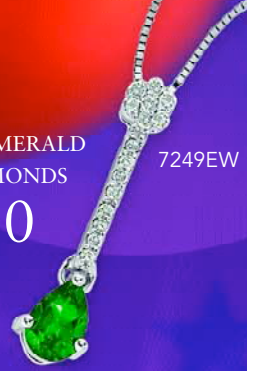

3363HW

ONE CARAT  
*of diamonds*  
**\$1695**

\$315

DIAMONDS AND CREATED RUBIES, SAPPHIRES, OR EMERALDS

7017Y

\$295

7210SW

PRINCESS CUT SAPPHIRES AND DIAMONDS

\$350

RUBIES AND DIAMONDS

\$250

7226RW

CREATED EMERALD AND DIAMONDS

\$250

7200EW

7200RW

7013W

CIRCLE DIAMOND

\$195

7249EW

© SDI 2007 Merchandise enlarged to show detail. Not responsible for printing errors. Prices subject to change. #2731C

Total Diamond Weight 1/5 CT. TW range is .18 to .22 TW 1/4 CT. TW range is .23 to .28 TW 1/3 CT. TW range is .29 to .36 TW 1/2 CT. TW range is .46 to .58 TW 1 CT. TW range is .96 to 1.08 TW 2 CT. TW range is 1.95 to 2.08 TW